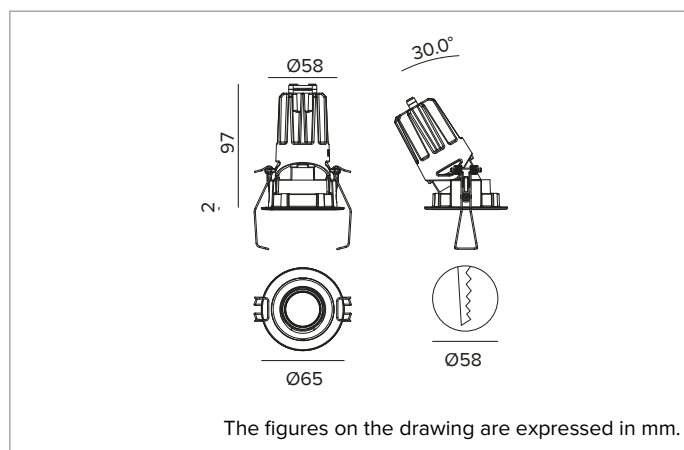

1T8476EL | CCTEVO ARCHITECTURAL 58

Adjustable recessed LED projector in a trim version

	3500K	H(m)	D(m)	Emax(lx)
	Ra90		37°	
	Fixture Power	10W	1	0.67
	Source Flux	1217lm	2	1.35
	Fixture Flux	840lm	3	2.02
	Efficacy	87lm/W	4	2.69
TS1335	Imax=1801cd/klm	Imax	2192cd	5
			3.37	88

Optic: REFLECTOR

Beam angles: FL

Optical efficiency: 69%

Fixture flux: 840lm

Luminous efficacy: 87lm/W

Photobiological safety: Compliant with RG1 low risk group

MECHANICAL CHARACTERISTICS

Moulded black plastic optic holder and die-cast aluminium heat sink in black color. Black colour cover. The optical unit can be adjusted up to 30° on the vertical plane. Trim version with an integrated black ring.